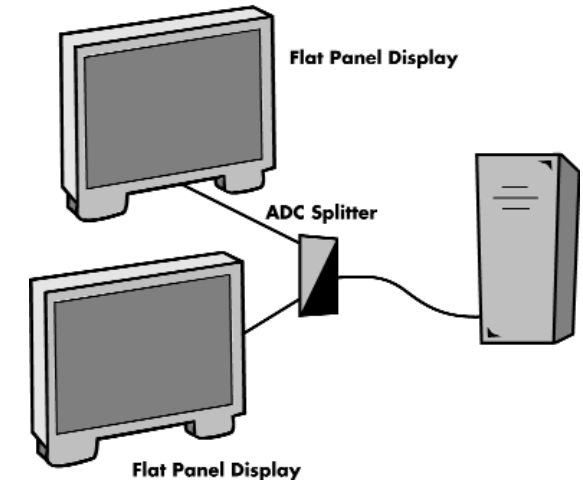

Wiring Diagram

7

How to Connect the ADC Splitter to your Displays

- 1- Connect the supplied ADC cable from the graphics card into the ADC Splitter input.
- 2- Connect the cable from your first display into the ADC Out 1 of the ADC Splitter.
- 3- Connect the cable from your second display into the ADC Out 2 of the ADC Splitter.
- 4- Restart your computer only after you've made all the connections.

*All the monitors connected to the ADC Splitter must be able to run at the same native resolution

4

Technical Specifications

Includes:

6' ADC cable (m-m)
the ADC Splitter
Users Manual

Specifications:

ADC Amplifier Bandwidth: 1.65 GHz

Actual Bandwidth: 1.6 GHz

Input Video Signal: 1.2 volts p-p

Input DDC Signal: 5 volts p-p (TTL)

ADC Connector: JAE 39 pin female

Power Consumption: 208 Watts (max.)

Power Supply: External 24-28 VDC (optional)

Dimensions: 5"W x 1"H x 4.5"D

Shipping Weight: 3 lbs.

6

Asking for Assistance

Technical Support:

phone: 818-772-9100
fax: 818-772-9120
email: support@gefen.com
web: www.gefen.com

Technical Support Hours:

8:00 am – 5:00 pm PST
Monday – Friday

Trademarks:

Macintosh is a trademark of Apple Computer Inc.
ex•tend•it is a trademark of Gefen Inc.
The ADC Splitter is a trademark of Gefen Inc.

© Copyright 2003 Gefen Inc. All Rights Reserved

Write to:

Gefen, Inc.
c/o Customer Service
20600 Nordhoff St
Chatsworth
CA 91311
USA

8