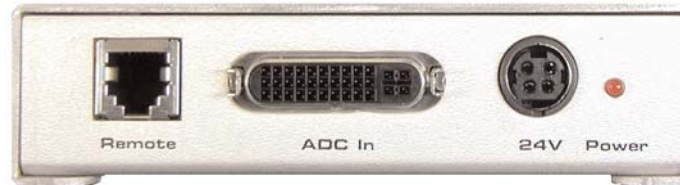

Features

- Connects Apple computers with ADC graphics cards to two ADC flat panel displays
- Can be configured as an ADC Switcher with multiple outputs
- Allows up to 4 ADC display to be connected to one ADC source
- RMT-16 remote control allow configuration change
- Maintains highest ADC single link video resolution 1920x1200
- Simultaneous display at local and remote locations
- ADC cables are used to connect the ADC input and the computers output
- Installs in seconds

Notice

Gefen Inc. reserves the right to make changes in the hardware, packaging and any accompanying documentation without prior written notice.

3

back view

5

Wiring Diagram

7

How to Connect the ADC Splitter to your Displays

- 1- Connect the supplied ADC cable from the graphics card into the ADC Splitter input.
- 2- Connect the cable from your first display into the ADC Out 1 of the ADC Splitter.
- 3- Connect the cable from your second display into the ADC Out 2 of the ADC Splitter.
- 4- Restart your computer only after you've made all the connections.

*All the monitors connected to the ADC Splitter must be able to run at the same native resolution

4

Technical Specifications

Includes:

6' ADC cable (m-m)
the ADC Splitter
Users Manual

Specifications:

ADC Amplifier Bandwidth: 1.65 GHz

Actual Bandwidth: 1.6 GHz

Input Video Signal: 1.2 volts p-p

Input DDC Signal: 5 volts p-p (TTL)

ADC Connector: JAE 39 pin female

Power Consumption: 208 Watts (max.)

Power Supply: External 24-28 VDC (optional)

Dimensions: 5"W x 1"H x 4.5"D

Shipping Weight: 3 lbs.

6

Asking for Assistance

Technical Support:

phone: 818-772-9100
fax: 818-772-9120
email: support@gefen.com
web: www.gefen.com

Technical Support Hours:

8:00 am – 5:00 pm PST
Monday – Friday

Trademarks: